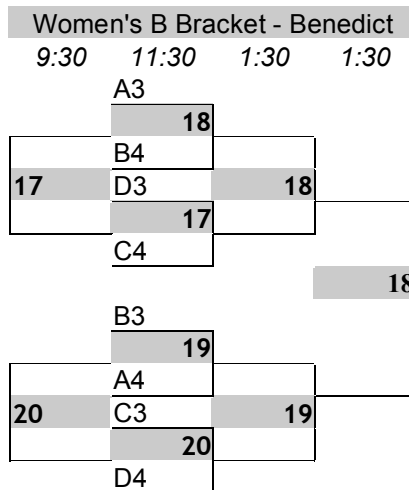

Women's Division

		A Pool - TSC		B Pool - TSC		C Pool - TSC		D Pool - TSC	
1		Suck 'n' Blow		God Squad		Hella Bella		Lady Liquor	
2		Kali		The Unit		Saucy Nancy		Trompo Loco	
3		Scorch		Tomb		Dancy Party		PHXation	
4		Utopia		Shakti		Jines in the Pines		Bombshells	
		<u>TSC 7</u>	<u>TSC 8</u>	<u>TSC 12</u>	<u>TSC 11</u>	<u>TSC 2</u>	<u>TSC 1</u>	<u>TSC 13</u>	<u>TSC 14</u>
10:00		A1 vs A3	A2 vs A4	B1 vs B3	B2 vs B4	C1 vs C3	C2 vs C4	D1 vs D3	D2 vs D4
11:45		A1 vs A4	A2 vs A3	B1 vs B4	B2 vs B3	C1 vs C4	C2 vs C3	D1 vs D4	D2 vs D3
1:30		A1 vs A2	A3 vs A4	B1 vs B2	B3 vs B4	C1 vs C2	C3 vs C4	D1 vs D2	D3 vs D4
*Round four based on pool finish, not original seed.									
Winner takes higher seed, ie D3 def B2, they play in B2 spot on Sunday.									
3:30		A1 vs C1	A2 vs C3	B1 vs D1	B2 vs D3	A3 vs C2	A4 vs C4	B3 vs D2	B4 vs D4

Sunday Women's Brackets