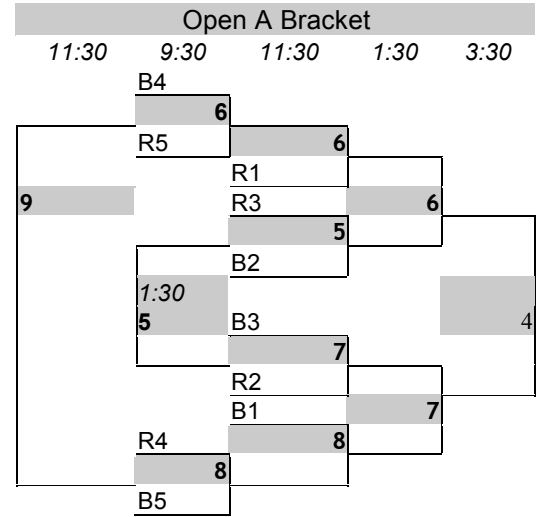

Open Division I

Red Pool	Blue Pool
Zippo	Renegades
SDLA	So Cal Beach Bums
Sunburn	One Degrees
Yo Philly	Sprawl
U of Oklahoma Reunion	Powerballs