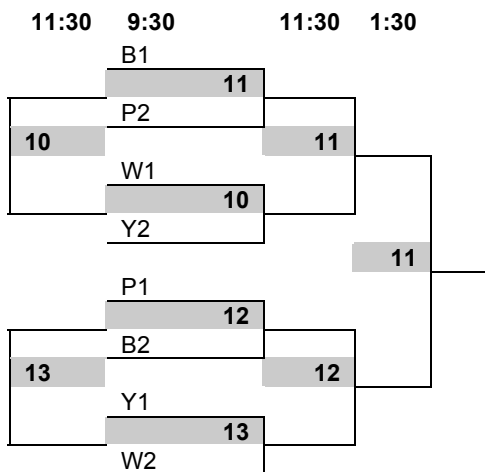

Sunday B Bracket