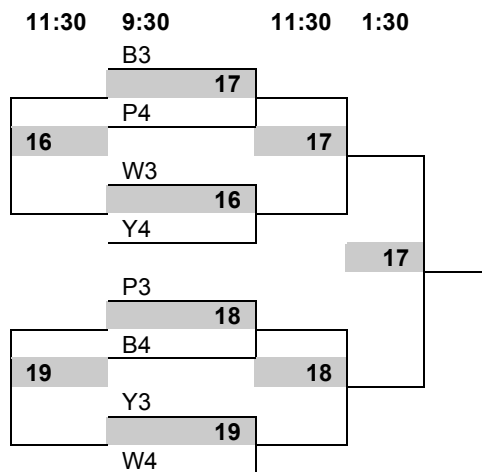

Round	field 15	field 16	field 18	field 17	field 9	field 10	field 19	field 20
10:00	B1/B3	B2/B4	P1/P3	P2/P4	Y1/Y3	Y2/Y4	W1/W3	W2/W4
11:45	B1/B4	B2/B3	P1/P4	P2/P3	Y1/Y4	Y2/Y3	W1/W4	W2/W3
1:30	B1/B2	B3/B4	P1/P2	P3/P4	Y1/Y2	Y3/Y4	W1/W2	W3/W4

### Round four based on pool finish, not original seed

Winner takes higher seed, ie B3 def Y2, they play in Y2 spot on Sunday

3:30	B1/Y1	Y4/B4	P1/W1	W4/P4	Y2/B3	B2/Y3	W2/P3	P2/W3
------	-------	-------	-------	-------	-------	-------	-------	-------

### Sunday B Bracket

### Sunday C Bracket