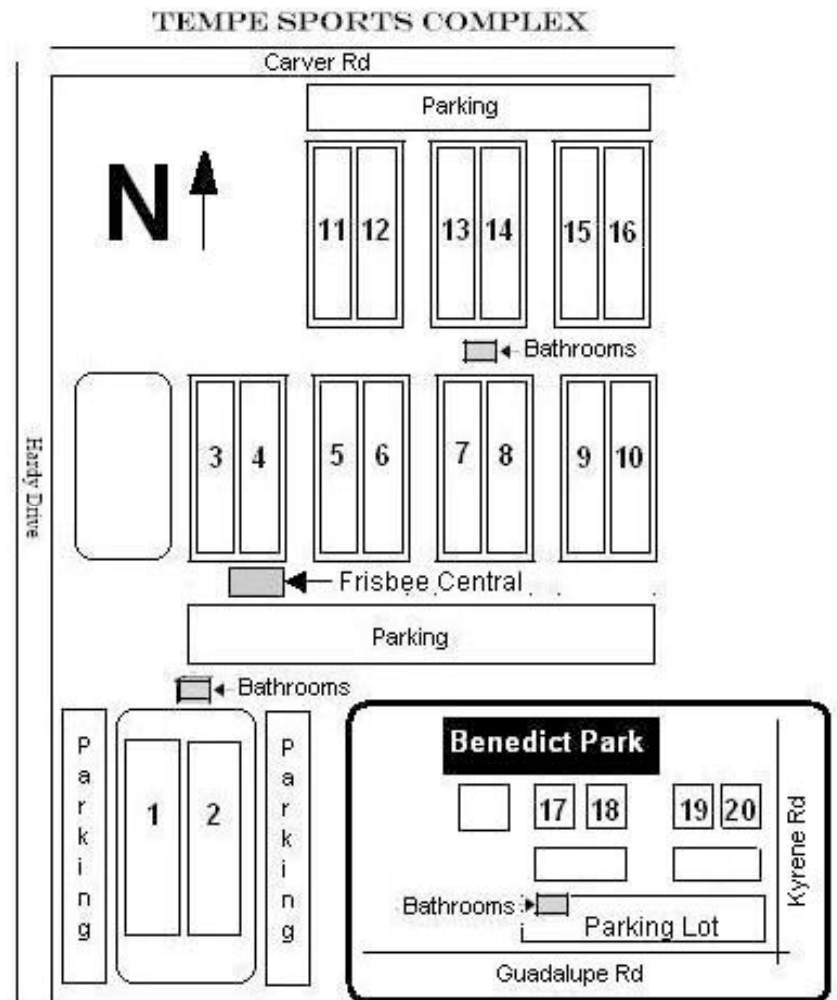

- Pool games on Saturday are to 13, win by two, point cap at 15.
- Sunday bracket games are to 15, win by two, point cap at 17