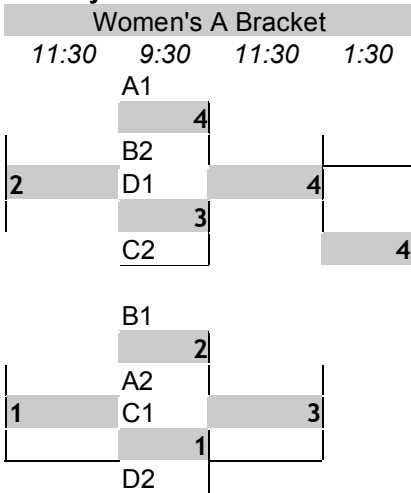

Women's Division

		A Pool - TSC		B Pool - TSC		C Pool - TSC		D Pool - TSC	
1		Suck 'n' Blow		God Squad		Hella Bella		Lady Liquor	
2		Kali		The Unit		Saucy Nancy		Trompo Loco	
3		Scorch		Tomb		Dancy Party		PHXation	
4		Utopia		Shakti		Jines in the Pines		Bombshells	
		<u>TSC 7</u>	<u>TSC 8</u>	<u>TSC 12</u>	<u>TSC 11</u>	<u>TSC 2</u>	<u>TSC 1</u>	<u>TSC 13</u>	<u>TSC 14</u>
10:00		A1 vs A3	A2 vs A4	B1 vs B3	B2 vs B4	C1 vs C3	C2 vs C4	D1 vs D3	D2 vs D4
11:45		A1 vs A4	A2 vs A3	B1 vs B4	B2 vs B3	C1 vs C4	C2 vs C3	D1 vs D4	D2 vs D3
1:30		A1 vs A2	A3 vs A4	B1 vs B2	B3 vs B4	C1 vs C2	C3 vs C4	D1 vs D2	D3 vs D4
*Round four based on pool finish, not original seed.									
Winner takes higher seed, ie D3 def B2, they play in B2 spot on Sunday.									
3:30		A1 vs C1	A2 vs C3	B1 vs D1	B2 vs D3	A3 vs C2	A4 vs C4	B3 vs D2	B4 vs D4

Sunday Women's Brackets